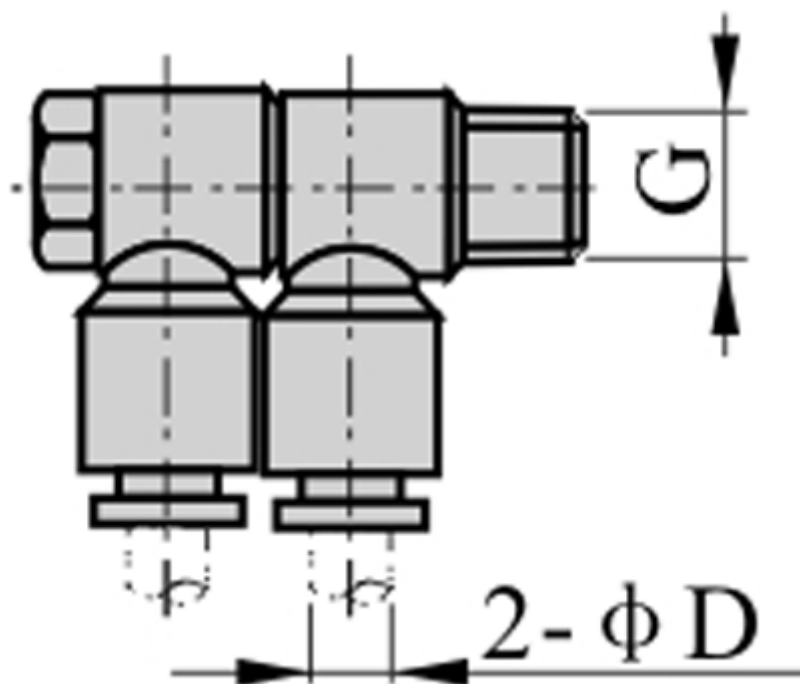

Data Sheet

Article number: 58EPHW401

Description: Fitting EPHW401 Double angle
Thread 1/8", tube diameter - 4

Measures

D = 4
Thread = 1/8"